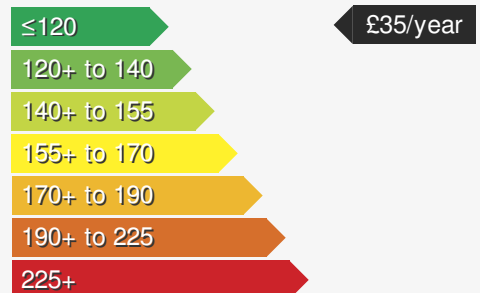

VEHICLE ROAD TAX

Road tax for this vehicle will be **£35/year**

Every effort has been made to ensure the accuracy of the information above, however errors may occur. Do not rely entirely on this information but check with the dealership about items that may affect your decision to buy. Please disregard the mileage unless it is verified by an independent mileage search. The MPG figure above relates to a typical example of the model when new. This will vary according to the age, condition and mileage of the vehicle and should be used for comparison purposes only.