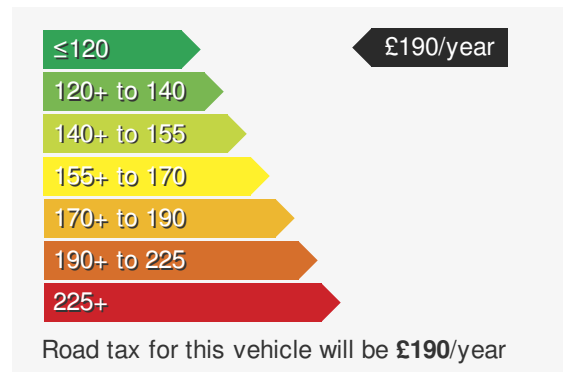

VEHICLE ROAD TAX

MORE INFORMATION

For more information scan this code into your mobile phone

Every effort has been made to ensure the accuracy of the information above, however errors may occur. Do not rely entirely on this information but check with the dealership about items that may affect your decision to buy. Please disregard the mileage unless it is verified by an independent mileage search. The MPG figure above relates to a typical example of the model when new. This will vary according to the age, condition and mileage of the vehicle and should be used for comparison purposes only.