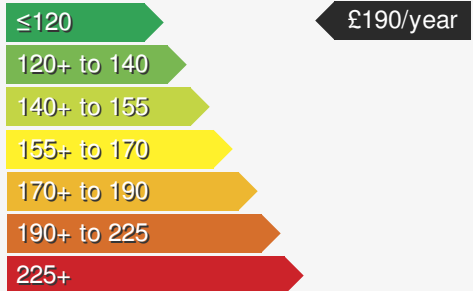

VEHICLE ROAD TAX

Road tax for this vehicle will be **£190/year**

Every effort has been made to ensure the accuracy of the information above, however errors may occur. Do not rely entirely on this information but check with the dealership about items that may affect your decision to buy. Please disregard the mileage unless it is verified by an independent mileage search. The MPG figure above relates to a typical example of the model when new. This will vary according to the age, condition and mileage of the vehicle and should be used for comparison purposes only.