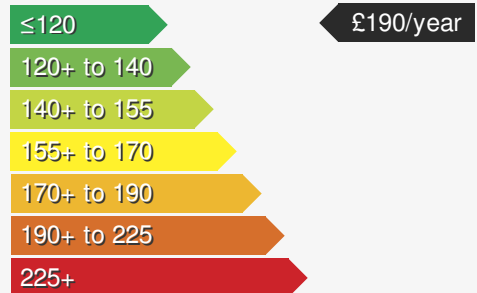

VEHICLE ROAD TAX

Road tax for this vehicle will be **£190/year**

Every effort has been made to ensure the accuracy of the information above, however errors may occur. Do not rely entirely on this information but check with the dealership about items that may affect your decision to buy. Please disregard the mileage unless it is verified by an independent mileage search. The MPG figure above relates to a typical example of the model when new. This will vary according to the age, condition and mileage of the vehicle and should be used for comparison purposes only.