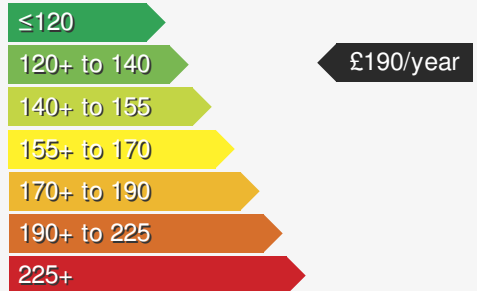

VEHICLE ROAD TAX

£190/year

Road tax for this vehicle will be **£190/year**

Every effort has been made to ensure the accuracy of the information above, however errors may occur. Do not rely entirely on this information but check with the dealership about items that may affect your decision to buy. Please disregard the mileage unless it is verified by an independent mileage search. The MPG figure above relates to a typical example of the model when new. This will vary according to the age, condition and mileage of the vehicle and should be used for comparison purposes only.