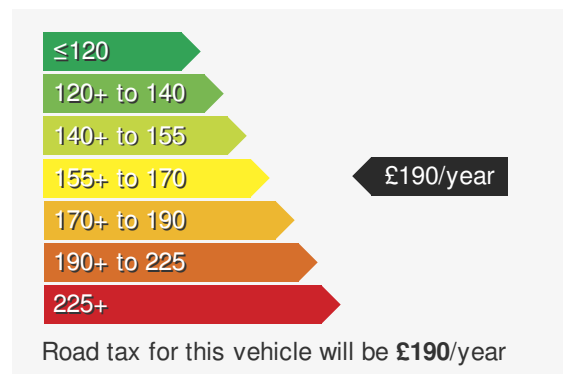

VEHICLE ROAD TAX

Every effort has been made to ensure the accuracy of the information above, however errors may occur. Do not rely entirely on this information but check with the dealership about items that may affect your decision to buy. Please disregard the mileage unless it is verified by an independent mileage search. The MPG figure above relates to a typical example of the model when new. This will vary according to the age, condition and mileage of the vehicle and should be used for comparison purposes only.