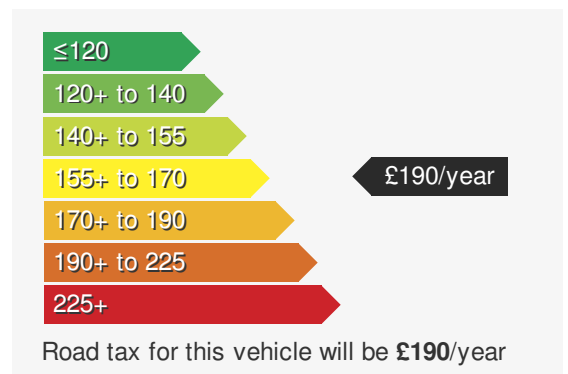

VEHICLE ROAD TAX

Every effort has been made to ensure the accuracy of the information above, however errors may occur. Do not rely entirely on this information but check with the dealership about items that may affect your decision to buy. Please disregard the mileage unless it is verified by an independent mileage search. The MPG figure above relates to a typical example of the model when new. This will vary according to the age, condition and mileage of the vehicle and should be used for comparison purposes only.