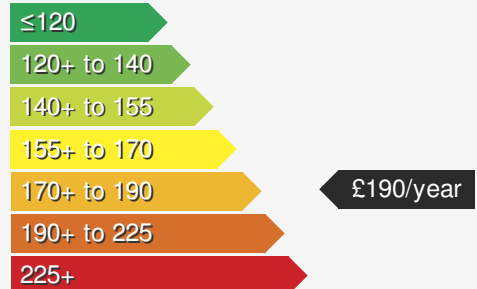

VEHICLE ROAD TAX

Road tax for this vehicle will be **£190/year**

Every effort has been made to ensure the accuracy of the information above, however errors may occur. Do not rely entirely on this information but check with the dealership about items that may affect your decision to buy. Please disregard the mileage unless it is verified by an independent mileage search. The MPG figure above relates to a typical example of the model when new. This will vary according to the age, condition and mileage of the vehicle and should be used for comparison purposes only.