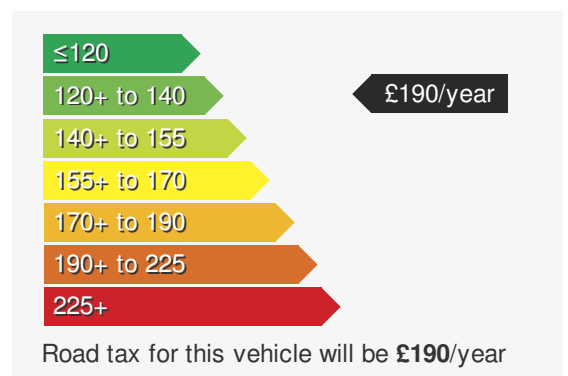

VEHICLE ROAD TAX

MORE INFORMATION

For more information scan this code into your mobile phone

Every effort has been made to ensure the accuracy of the information above, however errors may occur. Do not rely entirely on this information but check with the dealership about items that may affect your decision to buy. Please disregard the mileage unless it is verified by an independent mileage search. The MPG figure above relates to a typical example of the model when new. This will vary according to the age, condition and mileage of the vehicle and should be used for comparison purposes only.