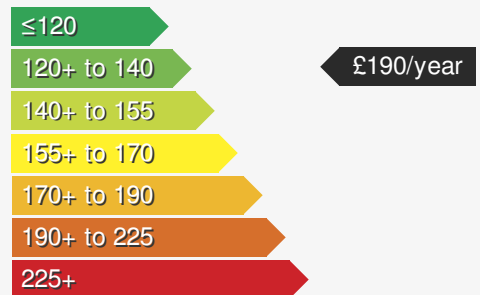

VEHICLE ROAD TAX

£190/year

Road tax for this vehicle will be £190/year

Every effort has been made to ensure the accuracy of the information above, however errors may occur. Do not rely entirely on this information but check with the dealership about items that may affect your decision to buy. Please disregard the mileage unless it is verified by an independent mileage search. The MPG figure above relates to a typical example of the model when new. This will vary according to the age, condition and mileage of the vehicle and should be used for comparison purposes only.