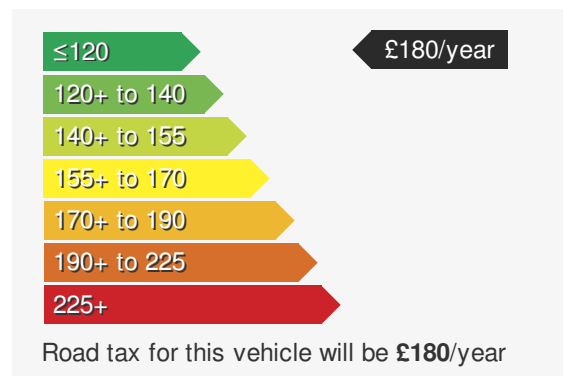

VEHICLE ROAD TAX

MORE INFORMATION

For more information scan this code into your mobile phone

Every effort has been made to ensure the accuracy of the information above, however errors may occur. Do not rely entirely on this information but check with the dealership about items that may affect your decision to buy. Please disregard the mileage unless it is verified by an independent mileage search. The MPG figure above relates to a typical example of the model when new. This will vary according to the age, condition and mileage of the vehicle and should be used for comparison purposes only.