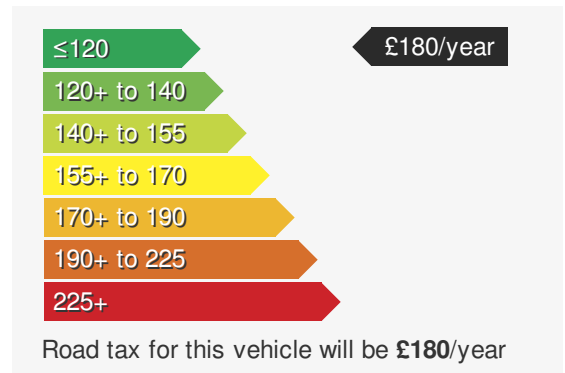

VEHICLE ROAD TAX

MORE INFORMATION

For more information scan this code into your mobile phone

Every effort has been made to ensure the accuracy of the information above, however errors may occur. Do not rely entirely on this information but check with the dealership about items that may affect your decision to buy. Please disregard the mileage unless it is verified by an independent mileage search. The MPG figure above relates to a typical example of the model when new. This will vary according to the age, condition and mileage of the vehicle and should be used for comparison purposes only.