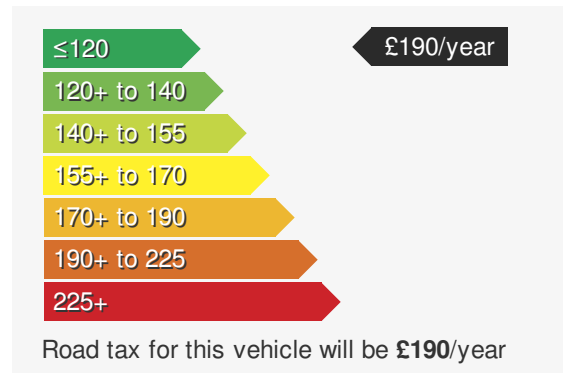

VEHICLE ROAD TAX

MORE INFORMATION

For more information scan this code into your mobile phone

Every effort has been made to ensure the accuracy of the information above, however errors may occur. Do not rely entirely on this information but check with the dealership about items that may affect your decision to buy. Please disregard the mileage unless it is verified by an independent mileage search. The MPG figure above relates to a typical example of the model when new. This will vary according to the age, condition and mileage of the vehicle and should be used for comparison purposes only.