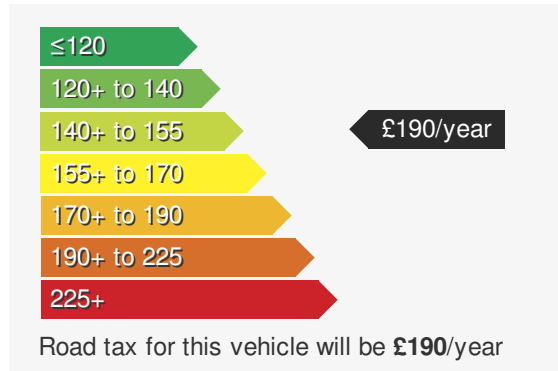

MAZDA CX-30 2.0 SPORT LUX MHEV

£18195.00

VEHICLE DETAILS

Date First Registered:	Dec 2021	Body Style:	SUV / Crossover
Registration:	FX71MDU	Colour:	Blue
Mileage:	17,984	Doors:	5
Fuel Type:	Petrol	MPG combined:	44
Transmission:	Auto /DSG	Insurance group:	12E

VEHICLE ROAD TAX

Every effort has been made to ensure the accuracy of the information above, however errors may occur. Do not rely entirely on this information but check with the dealership about items that may affect your decision to buy. Please disregard the mileage unless it is verified by an independent mileage search. The MPG figure above relates to a typical example of the model when new. This will vary according to the age, condition and mileage of the vehicle and should be used for comparison purposes only.