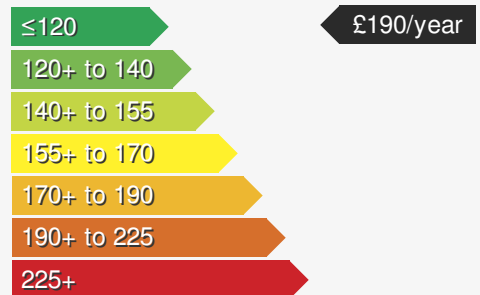

VEHICLE ROAD TAX

Road tax for this vehicle will be £190/year

Every effort has been made to ensure the accuracy of the information above, however errors may occur. Do not rely entirely on this information but check with the dealership about items that may affect your decision to buy. Please disregard the mileage unless it is verified by an independent mileage search. The MPG figure above relates to a typical example of the model when new. This will vary according to the age, condition and mileage of the vehicle and should be used for comparison purposes only.