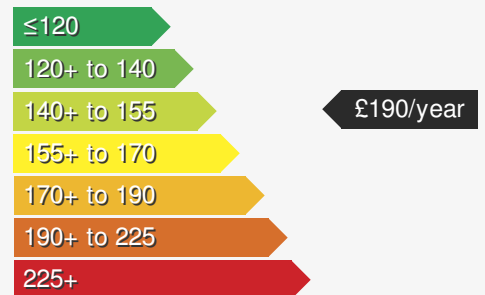

VEHICLE DETAILS

Date First Registered:	Aug 2023	Body Style:	Estate
Registration:	PL23XNE	Colour:	Grey
Mileage:	6,875	Doors:	5
Fuel Type:	Diesel	MPG combined:	54
Transmission:	Auto /DSG	Insurance group:	22E

MORE INFORMATION

For more information scan this code into your mobile phone

VEHICLE ROAD TAX

Road tax for this vehicle will be **£190/year**

Every effort has been made to ensure the accuracy of the information above, however errors may occur. Do not rely entirely on this information but check with the dealership about items that may affect your decision to buy. Please disregard the mileage unless it is verified by an independent mileage search. The MPG figure above relates to a typical example of the model when new. This will vary according to the age, condition and mileage of the vehicle and should be used for comparison purposes only.