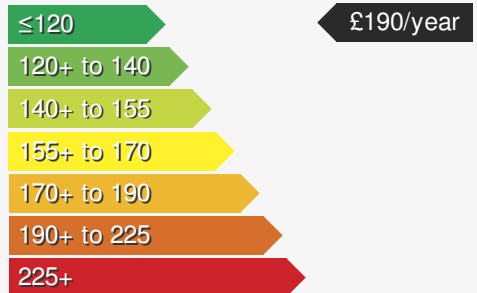

VEHICLE ROAD TAX

Road tax for this vehicle will be £190/year

Every effort has been made to ensure the accuracy of the information above, however errors may occur. Do not rely entirely on this information but check with the dealership about items that may affect your decision to buy. Please disregard the mileage unless it is verified by an independent mileage search. The MPG figure above relates to a typical example of the model when new. This will vary according to the age, condition and mileage of the vehicle and should be used for comparison purposes only.