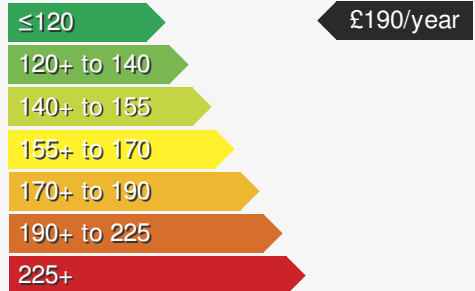

VEHICLE ROAD TAX

Road tax for this vehicle will be £190/year

Every effort has been made to ensure the accuracy of the information above, however errors may occur. Do not rely entirely on this information but check with the dealership about items that may affect your decision to buy. Please disregard the mileage unless it is verified by an independent mileage search. The MPG figure above relates to a typical example of the model when new. This will vary according to the age, condition and mileage of the vehicle and should be used for comparison purposes only.