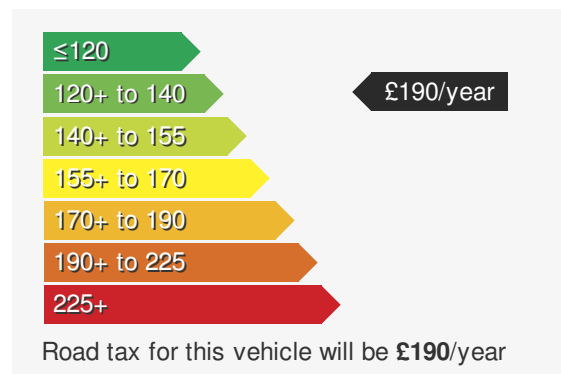

VEHICLE ROAD TAX

MORE INFORMATION

For more information scan this code into your mobile phone

Every effort has been made to ensure the accuracy of the information above, however errors may occur. Do not rely entirely on this information but check with the dealership about items that may affect your decision to buy. Please disregard the mileage unless it is verified by an independent mileage search. The MPG figure above relates to a typical example of the model when new. This will vary according to the age, condition and mileage of the vehicle and should be used for comparison purposes only.