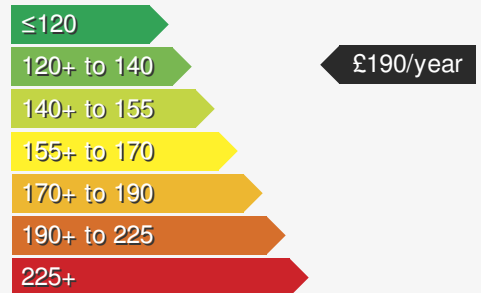

VEHICLE ROAD TAX

Road tax for this vehicle will be **£190/year**

MORE INFORMATION

For more information scan this code into your mobile phone

Every effort has been made to ensure the accuracy of the information above, however errors may occur. Do not rely entirely on this information but check with the dealership about items that may affect your decision to buy. Please disregard the mileage unless it is verified by an independent mileage search. The MPG figure above relates to a typical example of the model when new. This will vary according to the age, condition and mileage of the vehicle and should be used for comparison purposes only.