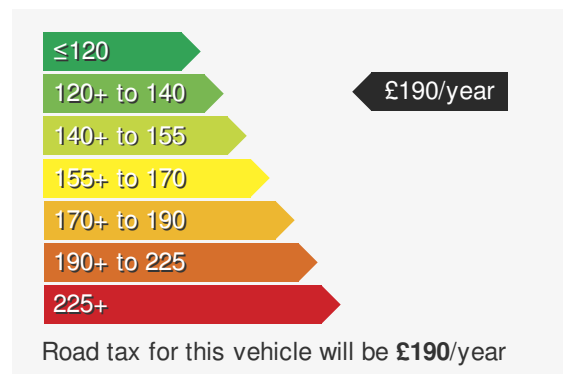

VEHICLE ROAD TAX

MORE INFORMATION

For more information scan this code into your mobile phone

Every effort has been made to ensure the accuracy of the information above, however errors may occur. Do not rely entirely on this information but check with the dealership about items that may affect your decision to buy. Please disregard the mileage unless it is verified by an independent mileage search. The MPG figure above relates to a typical example of the model when new. This will vary according to the age, condition and mileage of the vehicle and should be used for comparison purposes only.