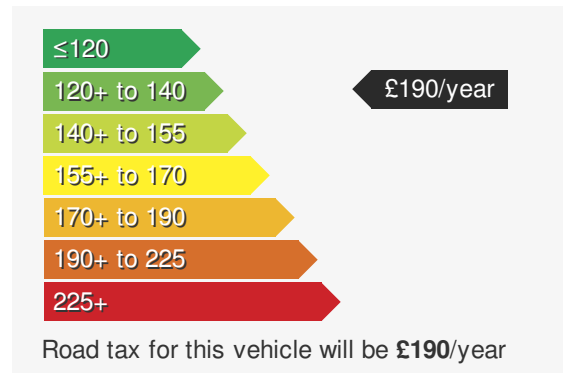

VEHICLE ROAD TAX

MORE INFORMATION

For more information scan this code into your mobile phone

Every effort has been made to ensure the accuracy of the information above, however errors may occur. Do not rely entirely on this information but check with the dealership about items that may affect your decision to buy. Please disregard the mileage unless it is verified by an independent mileage search. The MPG figure above relates to a typical example of the model when new. This will vary according to the age, condition and mileage of the vehicle and should be used for comparison purposes only.