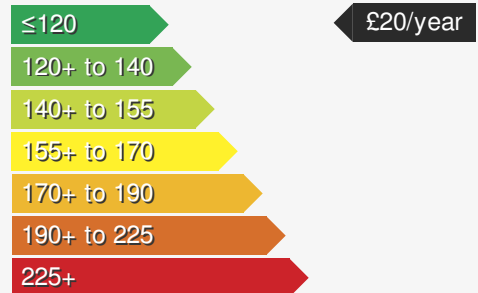

VEHICLE ROAD TAX

Road tax for this vehicle will be £20/year

Every effort has been made to ensure the accuracy of the information above, however errors may occur. Do not rely entirely on this information but check with the dealership about items that may affect your decision to buy. Please disregard the mileage unless it is verified by an independent mileage search. The MPG figure above relates to a typical example of the model when new. This will vary according to the age, condition and mileage of the vehicle and should be used for comparison purposes only.