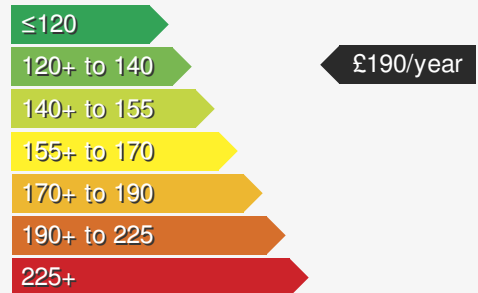

VEHICLE ROAD TAX

£190/year

Road tax for this vehicle will be £190/year

Every effort has been made to ensure the accuracy of the information above, however errors may occur. Do not rely entirely on this information but check with the dealership about items that may affect your decision to buy. Please disregard the mileage unless it is verified by an independent mileage search. The MPG figure above relates to a typical example of the model when new. This will vary according to the age, condition and mileage of the vehicle and should be used for comparison purposes only.