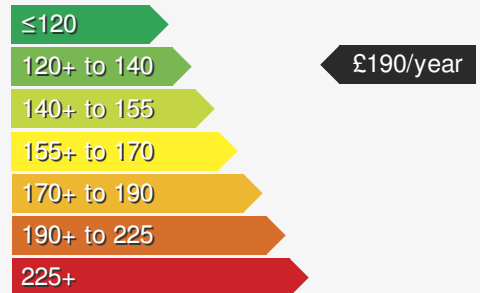

VEHICLE ROAD TAX

Road tax for this vehicle will be £190/year

Every effort has been made to ensure the accuracy of the information above, however errors may occur. Do not rely entirely on this information but check with the dealership about items that may affect your decision to buy. Please disregard the mileage unless it is verified by an independent mileage search. The MPG figure above relates to a typical example of the model when new. This will vary according to the age, condition and mileage of the vehicle and should be used for comparison purposes only.