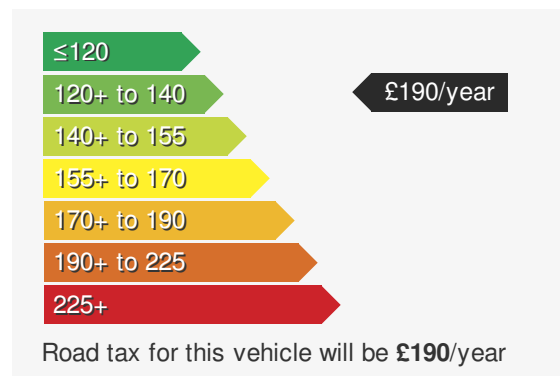

VEHICLE ROAD TAX

MORE INFORMATION

For more information scan this code into your mobile phone

Every effort has been made to ensure the accuracy of the information above, however errors may occur. Do not rely entirely on this information but check with the dealership about items that may affect your decision to buy. Please disregard the mileage unless it is verified by an independent mileage search. The MPG figure above relates to a typical example of the model when new. This will vary according to the age, condition and mileage of the vehicle and should be used for comparison purposes only.