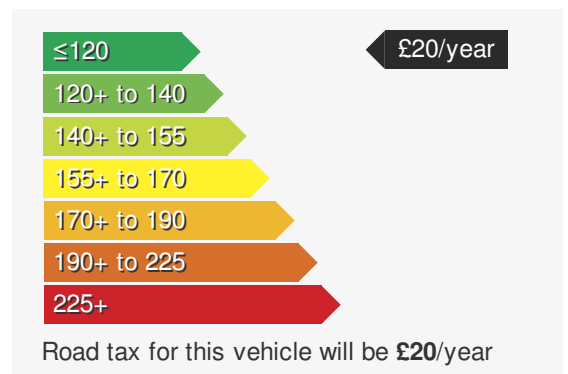

VEHICLE ROAD TAX

MORE INFORMATION

For more information scan this code into your mobile phone

Every effort has been made to ensure the accuracy of the information above, however errors may occur. Do not rely entirely on this information but check with the dealership about items that may affect your decision to buy. Please disregard the mileage unless it is verified by an independent mileage search. The MPG figure above relates to a typical example of the model when new. This will vary according to the age, condition and mileage of the vehicle and should be used for comparison purposes only.