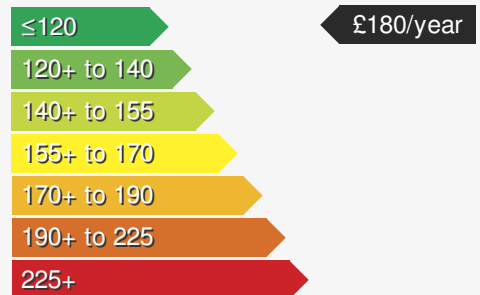

VEHICLE ROAD TAX

Road tax for this vehicle will be £180/year

Every effort has been made to ensure the accuracy of the information above, however errors may occur. Do not rely entirely on this information but check with the dealership about items that may affect your decision to buy. Please disregard the mileage unless it is verified by an independent mileage search. The MPG figure above relates to a typical example of the model when new. This will vary according to the age, condition and mileage of the vehicle and should be used for comparison purposes only.