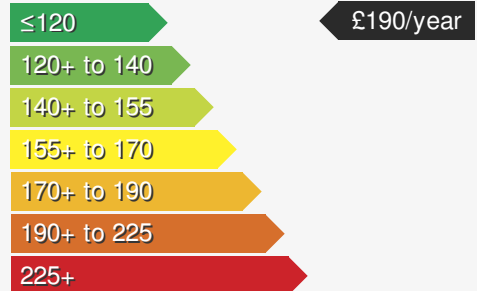

VEHICLE ROAD TAX

Road tax for this vehicle will be **£190/year**

Every effort has been made to ensure the accuracy of the information above, however errors may occur. Do not rely entirely on this information but check with the dealership about items that may affect your decision to buy. Please disregard the mileage unless it is verified by an independent mileage search. The MPG figure above relates to a typical example of the model when new. This will vary according to the age, condition and mileage of the vehicle and should be used for comparison purposes only.