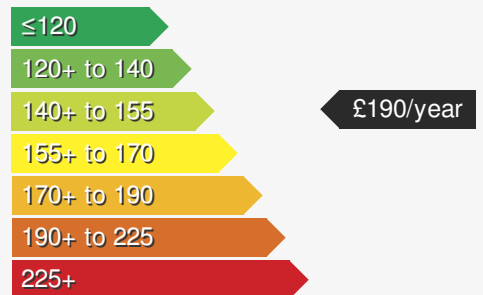

VEHICLE ROAD TAX

Road tax for this vehicle will be **£190/year**

Every effort has been made to ensure the accuracy of the information above, however errors may occur. Do not rely entirely on this information but check with the dealership about items that may affect your decision to buy. Please disregard the mileage unless it is verified by an independent mileage search. The MPG figure above relates to a typical example of the model when new. This will vary according to the age, condition and mileage of the vehicle and should be used for comparison purposes only.