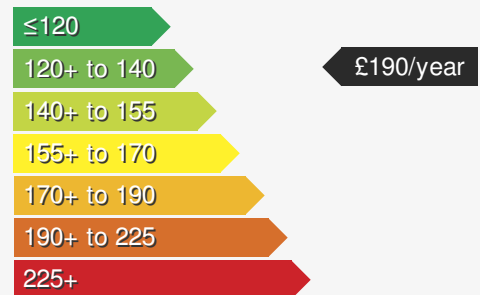

VEHICLE DETAILS

Date First Registered:	Jan 2021	Body Style:	Hatchback
Registration:	EJ70YFG	Colour:	Blue
Mileage:	62,699	Doors:	5
Fuel Type:	Petrol	MPG combined:	51
Transmission:	Manual	Insurance group:	18E

MORE INFORMATION

For more information scan this code into your mobile phone

VEHICLE ROAD TAX

Road tax for this vehicle will be £190/year

Every effort has been made to ensure the accuracy of the information above, however errors may occur. Do not rely entirely on this information but check with the dealership about items that may affect your decision to buy. Please disregard the mileage unless it is verified by an independent mileage search. The MPG figure above relates to a typical example of the model when new. This will vary according to the age, condition and mileage of the vehicle and should be used for comparison purposes only.