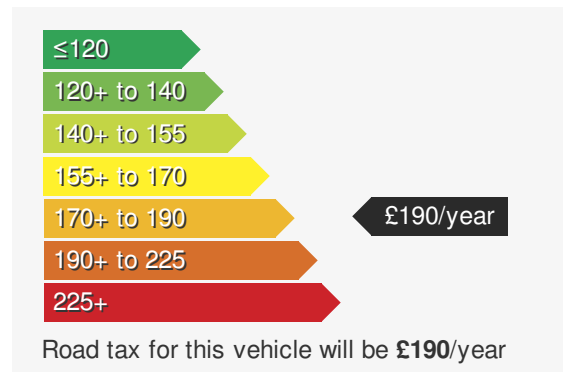

VEHICLE ROAD TAX

MORE INFORMATION

For more information scan this code into your mobile phone

Every effort has been made to ensure the accuracy of the information above, however errors may occur. Do not rely entirely on this information but check with the dealership about items that may affect your decision to buy. Please disregard the mileage unless it is verified by an independent mileage search. The MPG figure above relates to a typical example of the model when new. This will vary according to the age, condition and mileage of the vehicle and should be used for comparison purposes only.