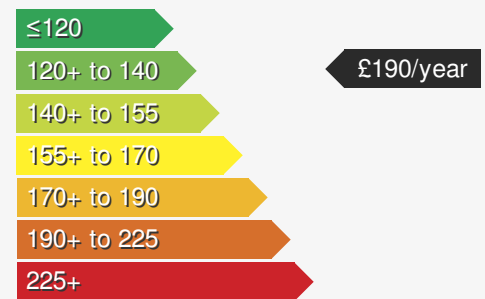

VEHICLE ROAD TAX

Road tax for this vehicle will be £190/year

Every effort has been made to ensure the accuracy of the information above, however errors may occur. Do not rely entirely on this information but check with the dealership about items that may affect your decision to buy. Please disregard the mileage unless it is verified by an independent mileage search. The MPG figure above relates to a typical example of the model when new. This will vary according to the age, condition and mileage of the vehicle and should be used for comparison purposes only.