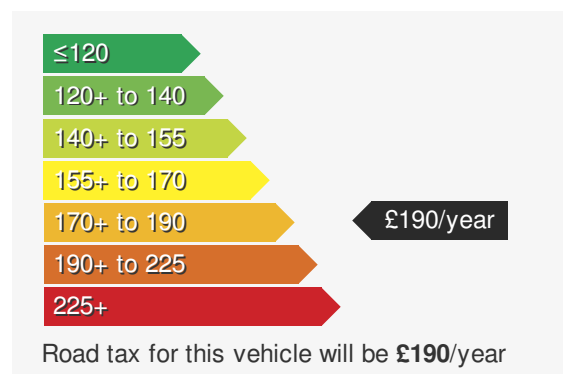

VEHICLE ROAD TAX

Every effort has been made to ensure the accuracy of the information above, however errors may occur. Do not rely entirely on this information but check with the dealership about items that may affect your decision to buy. Please disregard the mileage unless it is verified by an independent mileage search. The MPG figure above relates to a typical example of the model when new. This will vary according to the age, condition and mileage of the vehicle and should be used for comparison purposes only.