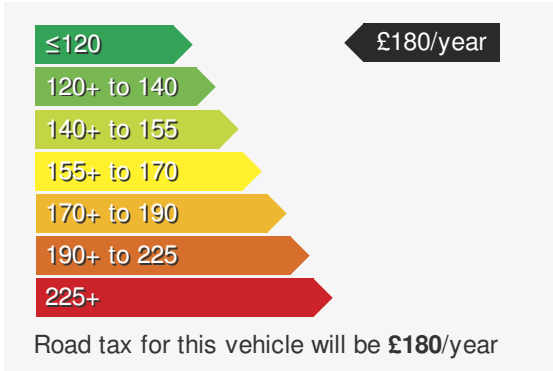

VEHICLE ROAD TAX

MORE INFORMATION

For more information scan this code into your mobile phone

Every effort has been made to ensure the accuracy of the information above, however errors may occur. Do not rely entirely on this information but check with the dealership about items that may affect your decision to buy. Please disregard the mileage unless it is verified by an independent mileage search. The MPG figure above relates to a typical example of the model when new. This will vary according to the age, condition and mileage of the vehicle and should be used for comparison purposes only.