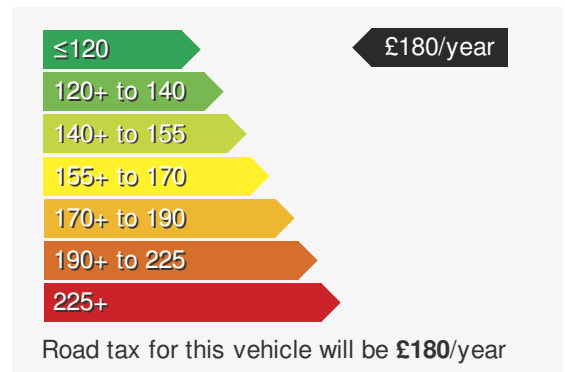

VEHICLE ROAD TAX

MORE INFORMATION

For more information scan this code into your mobile phone

Every effort has been made to ensure the accuracy of the information above, however errors may occur. Do not rely entirely on this information but check with the dealership about items that may affect your decision to buy. Please disregard the mileage unless it is verified by an independent mileage search. The MPG figure above relates to a typical example of the model when new. This will vary according to the age, condition and mileage of the vehicle and should be used for comparison purposes only.