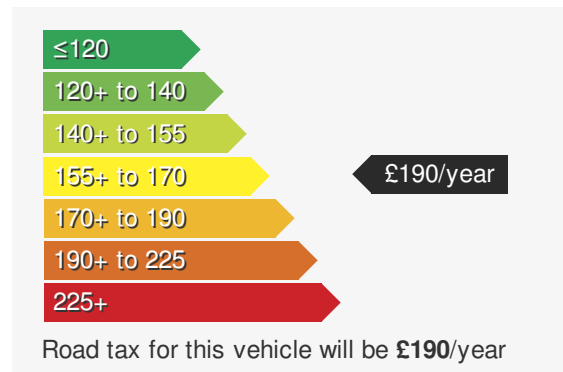

VEHICLE ROAD TAX

MORE INFORMATION

For more information scan this code into your mobile phone

Every effort has been made to ensure the accuracy of the information above, however errors may occur. Do not rely entirely on this information but check with the dealership about items that may affect your decision to buy. Please disregard the mileage unless it is verified by an independent mileage search. The MPG figure above relates to a typical example of the model when new. This will vary according to the age, condition and mileage of the vehicle and should be used for comparison purposes only.