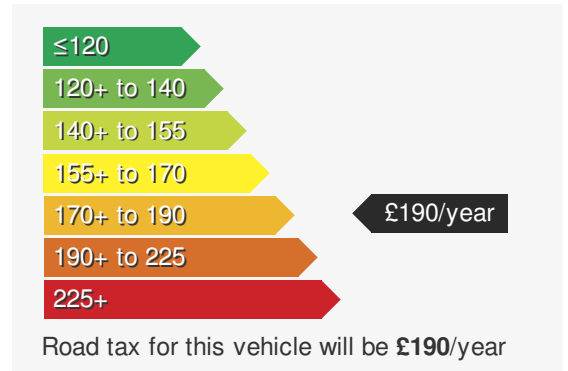

VEHICLE ROAD TAX

MORE INFORMATION

For more information scan this code into your mobile phone

Every effort has been made to ensure the accuracy of the information above, however errors may occur. Do not rely entirely on this information but check with the dealership about items that may affect your decision to buy. Please disregard the mileage unless it is verified by an independent mileage search. The MPG figure above relates to a typical example of the model when new. This will vary according to the age, condition and mileage of the vehicle and should be used for comparison purposes only.