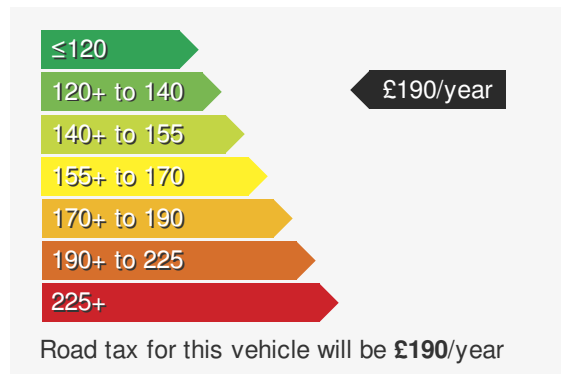

VEHICLE ROAD TAX

MORE INFORMATION

For more information scan this code into your mobile phone

Every effort has been made to ensure the accuracy of the information above, however errors may occur. Do not rely entirely on this information but check with the dealership about items that may affect your decision to buy. Please disregard the mileage unless it is verified by an independent mileage search. The MPG figure above relates to a typical example of the model when new. This will vary according to the age, condition and mileage of the vehicle and should be used for comparison purposes only.