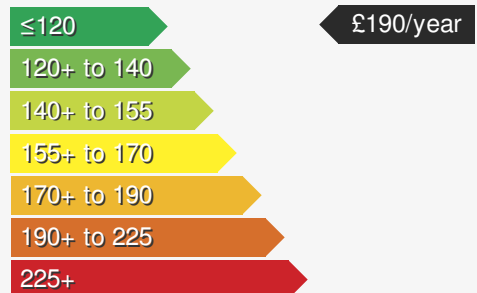

VEHICLE ROAD TAX

Road tax for this vehicle will be **£190/year**

Every effort has been made to ensure the accuracy of the information above, however errors may occur. Do not rely entirely on this information but check with the dealership about items that may affect your decision to buy. Please disregard the mileage unless it is verified by an independent mileage search. The MPG figure above relates to a typical example of the model when new. This will vary according to the age, condition and mileage of the vehicle and should be used for comparison purposes only.