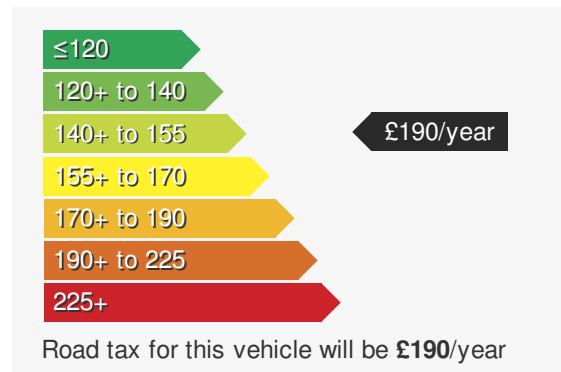

VEHICLE ROAD TAX

MORE INFORMATION

For more information scan this code into your mobile phone

Every effort has been made to ensure the accuracy of the information above, however errors may occur. Do not rely entirely on this information but check with the dealership about items that may affect your decision to buy. Please disregard the mileage unless it is verified by an independent mileage search. The MPG figure above relates to a typical example of the model when new. This will vary according to the age, condition and mileage of the vehicle and should be used for comparison purposes only.