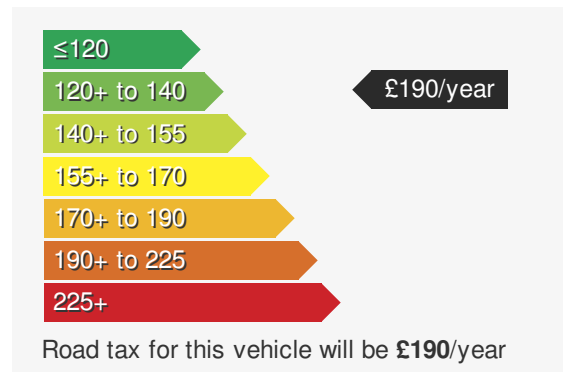

VEHICLE ROAD TAX

MORE INFORMATION

For more information scan this code into your mobile phone

Every effort has been made to ensure the accuracy of the information above, however errors may occur. Do not rely entirely on this information but check with the dealership about items that may affect your decision to buy. Please disregard the mileage unless it is verified by an independent mileage search. The MPG figure above relates to a typical example of the model when new. This will vary according to the age, condition and mileage of the vehicle and should be used for comparison purposes only.