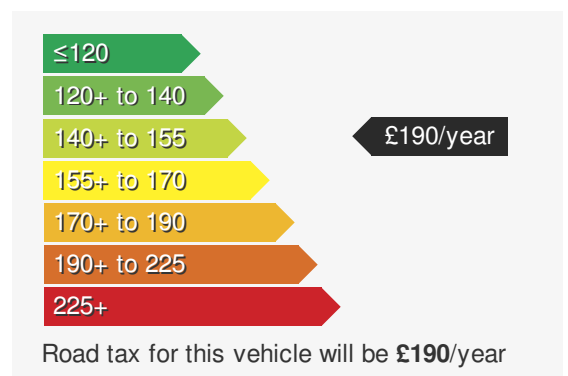

VEHICLE ROAD TAX

MORE INFORMATION

For more information scan this code into your mobile phone

Every effort has been made to ensure the accuracy of the information above, however errors may occur. Do not rely entirely on this information but check with the dealership about items that may affect your decision to buy. Please disregard the mileage unless it is verified by an independent mileage search. The MPG figure above relates to a typical example of the model when new. This will vary according to the age, condition and mileage of the vehicle and should be used for comparison purposes only.