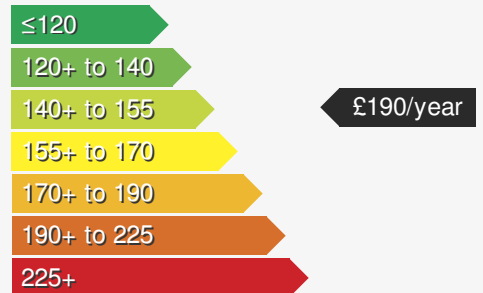

VEHICLE ROAD TAX

Road tax for this vehicle will be £190/year

Every effort has been made to ensure the accuracy of the information above, however errors may occur. Do not rely entirely on this information but check with the dealership about items that may affect your decision to buy. Please disregard the mileage unless it is verified by an independent mileage search. The MPG figure above relates to a typical example of the model when new. This will vary according to the age, condition and mileage of the vehicle and should be used for comparison purposes only.