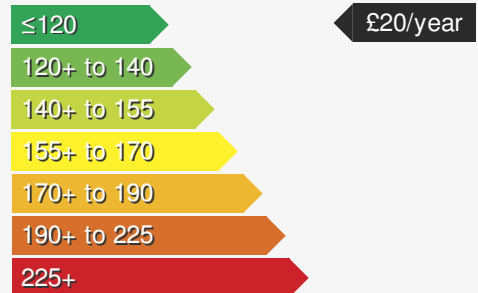

VEHICLE ROAD TAX

Road tax for this vehicle will be £20/year

Every effort has been made to ensure the accuracy of the information above, however errors may occur. Do not rely entirely on this information but check with the dealership about items that may affect your decision to buy. Please disregard the mileage unless it is verified by an independent mileage search. The MPG figure above relates to a typical example of the model when new. This will vary according to the age, condition and mileage of the vehicle and should be used for comparison purposes only.