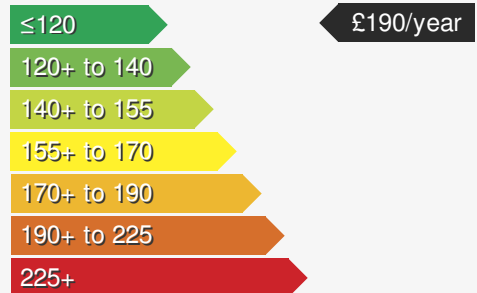

VEHICLE ROAD TAX

Road tax for this vehicle will be £190/year

Every effort has been made to ensure the accuracy of the information above, however errors may occur. Do not rely entirely on this information but check with the dealership about items that may affect your decision to buy. Please disregard the mileage unless it is verified by an independent mileage search. The MPG figure above relates to a typical example of the model when new. This will vary according to the age, condition and mileage of the vehicle and should be used for comparison purposes only.