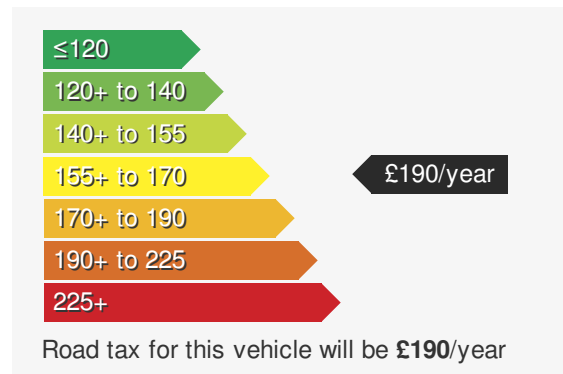

VEHICLE ROAD TAX

MORE INFORMATION

For more information scan this code into your mobile phone

Every effort has been made to ensure the accuracy of the information above, however errors may occur. Do not rely entirely on this information but check with the dealership about items that may affect your decision to buy. Please disregard the mileage unless it is verified by an independent mileage search. The MPG figure above relates to a typical example of the model when new. This will vary according to the age, condition and mileage of the vehicle and should be used for comparison purposes only.