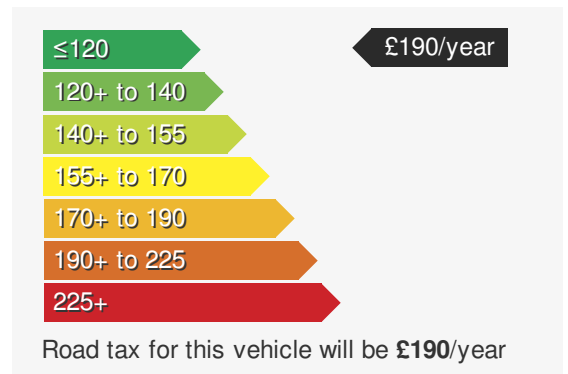

VEHICLE ROAD TAX

MORE INFORMATION

For more information scan this code into your mobile phone

Every effort has been made to ensure the accuracy of the information above, however errors may occur. Do not rely entirely on this information but check with the dealership about items that may affect your decision to buy. Please disregard the mileage unless it is verified by an independent mileage search. The MPG figure above relates to a typical example of the model when new. This will vary according to the age, condition and mileage of the vehicle and should be used for comparison purposes only.