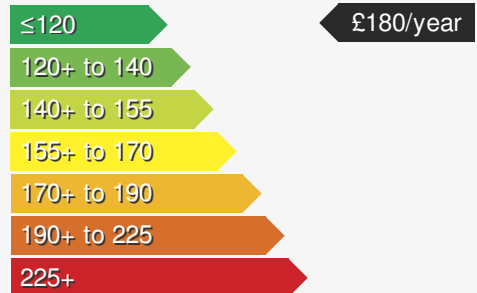

VEHICLE ROAD TAX

Road tax for this vehicle will be £180/year

Every effort has been made to ensure the accuracy of the information above, however errors may occur. Do not rely entirely on this information but check with the dealership about items that may affect your decision to buy. Please disregard the mileage unless it is verified by an independent mileage search. The MPG figure above relates to a typical example of the model when new. This will vary according to the age, condition and mileage of the vehicle and should be used for comparison purposes only.