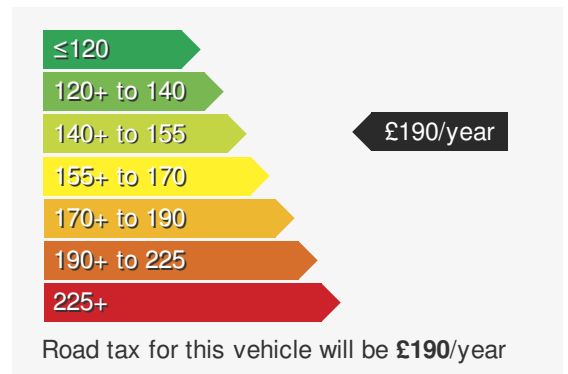

VEHICLE ROAD TAX

MORE INFORMATION

For more information scan this code into your mobile phone

Every effort has been made to ensure the accuracy of the information above, however errors may occur. Do not rely entirely on this information but check with the dealership about items that may affect your decision to buy. Please disregard the mileage unless it is verified by an independent mileage search. The MPG figure above relates to a typical example of the model when new. This will vary according to the age, condition and mileage of the vehicle and should be used for comparison purposes only.