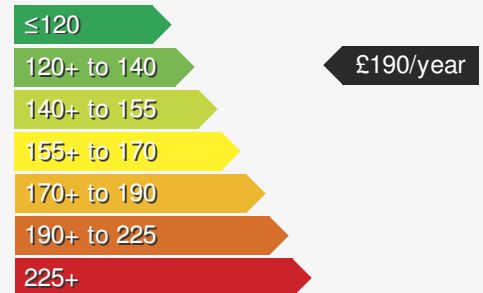

VEHICLE ROAD TAX

Road tax for this vehicle will be **£190/year**

Every effort has been made to ensure the accuracy of the information above, however errors may occur. Do not rely entirely on this information but check with the dealership about items that may affect your decision to buy. Please disregard the mileage unless it is verified by an independent mileage search. The MPG figure above relates to a typical example of the model when new. This will vary according to the age, condition and mileage of the vehicle and should be used for comparison purposes only.