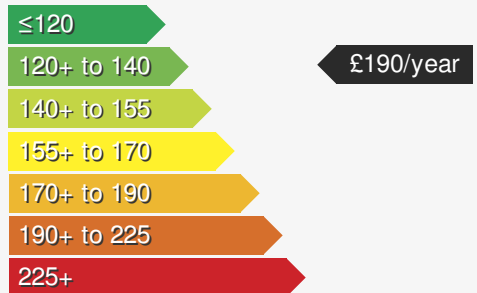

VEHICLE DETAILS

Date First Registered:	May 2024	Body Style:	Hatchback
Registration:	LB24FTP	Colour:	Grey
Mileage:	1,322	Doors:	5
Fuel Type:	Petrol	MPG combined:	51
Transmission:	Auto /DSG	Insurance group:	9E

MORE INFORMATION

For more information scan this code into your mobile phone

VEHICLE ROAD TAX

Road tax for this vehicle will be £190/year

Every effort has been made to ensure the accuracy of the information above, however errors may occur. Do not rely entirely on this information but check with the dealership about items that may affect your decision to buy. Please disregard the mileage unless it is verified by an independent mileage search. The MPG figure above relates to a typical example of the model when new. This will vary according to the age, condition and mileage of the vehicle and should be used for comparison purposes only.