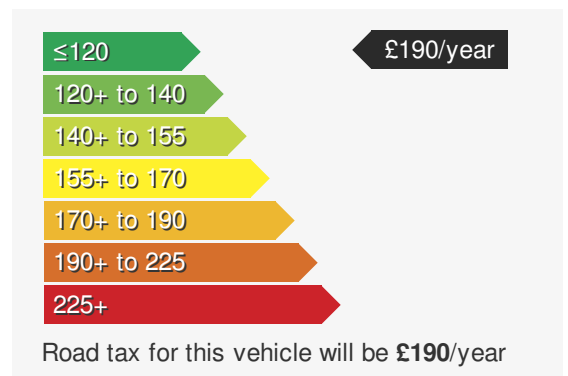

VEHICLE ROAD TAX

MORE INFORMATION

For more information scan this code into your mobile phone

Every effort has been made to ensure the accuracy of the information above, however errors may occur. Do not rely entirely on this information but check with the dealership about items that may affect your decision to buy. Please disregard the mileage unless it is verified by an independent mileage search. The MPG figure above relates to a typical example of the model when new. This will vary according to the age, condition and mileage of the vehicle and should be used for comparison purposes only.