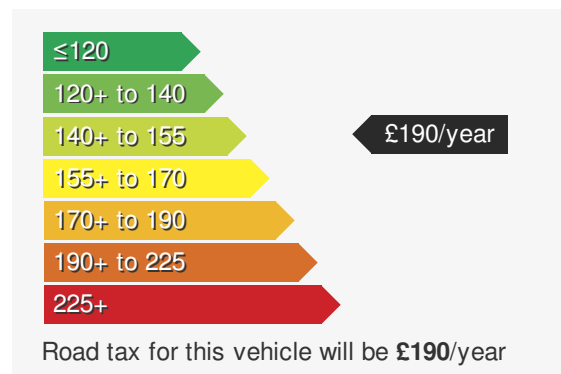

VEHICLE ROAD TAX

Every effort has been made to ensure the accuracy of the information above, however errors may occur. Do not rely entirely on this information but check with the dealership about items that may affect your decision to buy. Please disregard the mileage unless it is verified by an independent mileage search. The MPG figure above relates to a typical example of the model when new. This will vary according to the age, condition and mileage of the vehicle and should be used for comparison purposes only.