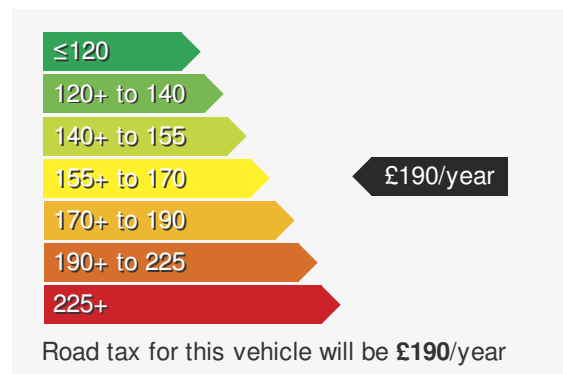

VEHICLE ROAD TAX

Every effort has been made to ensure the accuracy of the information above, however errors may occur. Do not rely entirely on this information but check with the dealership about items that may affect your decision to buy. Please disregard the mileage unless it is verified by an independent mileage search. The MPG figure above relates to a typical example of the model when new. This will vary according to the age, condition and mileage of the vehicle and should be used for comparison purposes only.